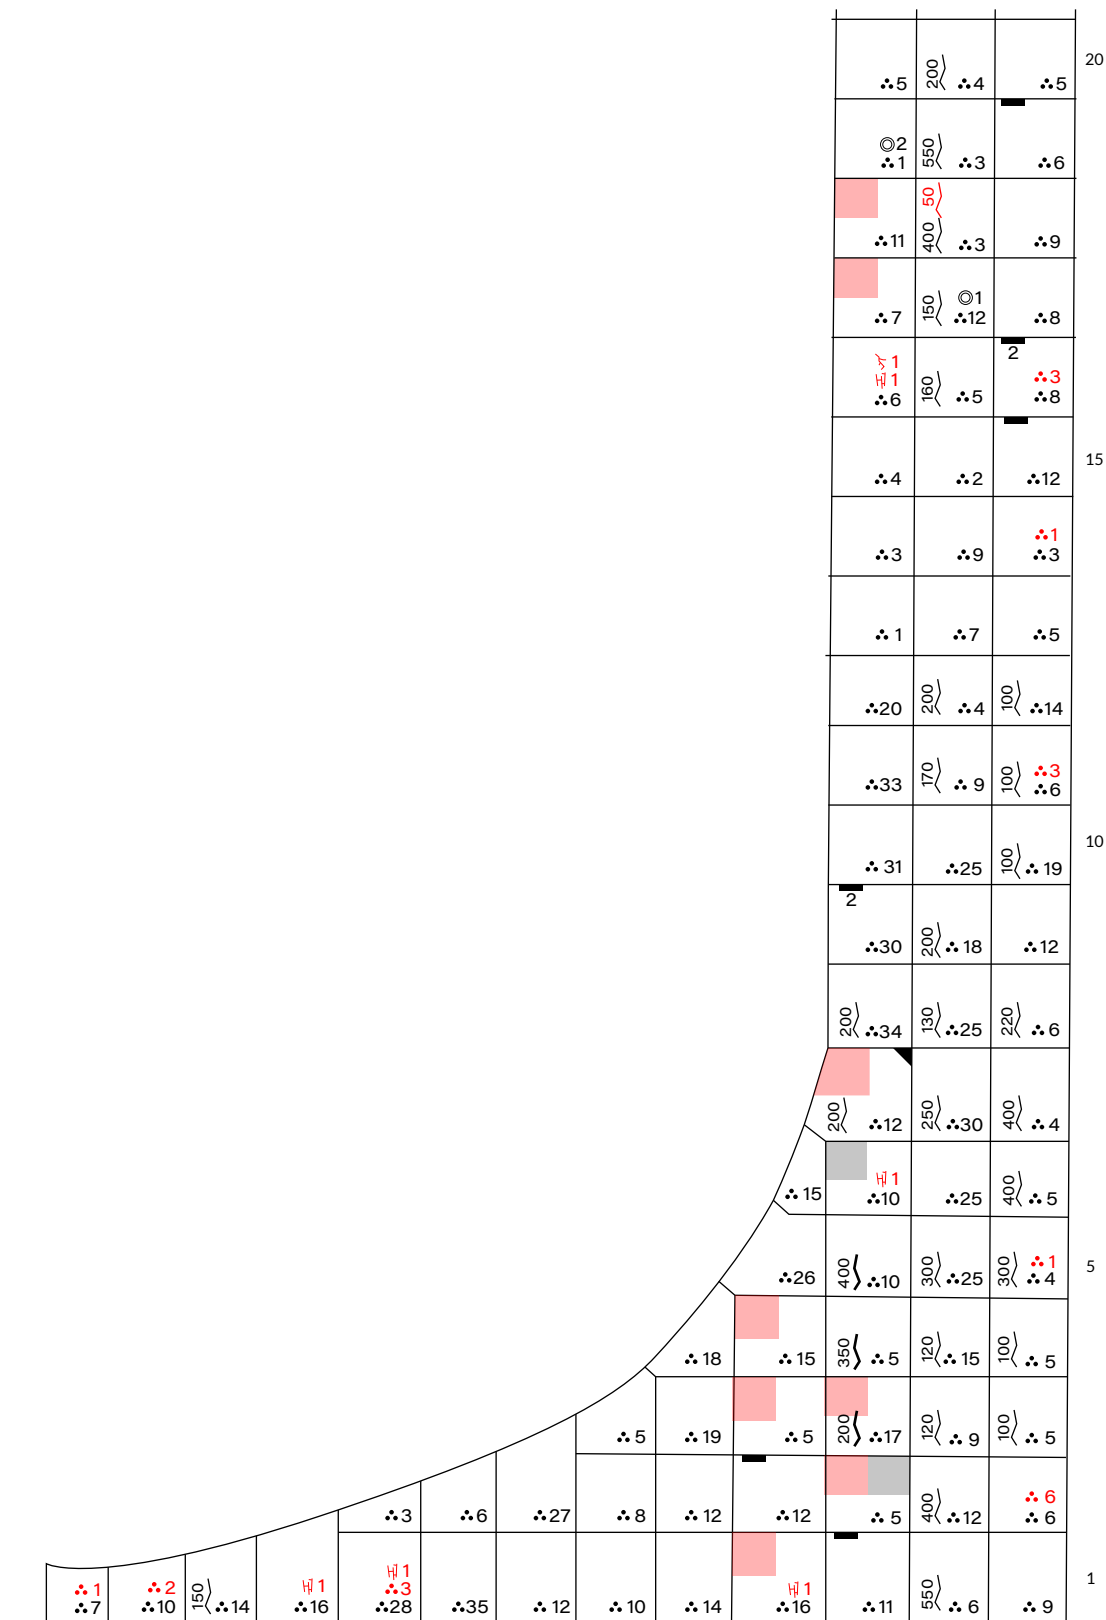

33. BLT Powidz

DK-5 ECHO (1)

33. BLT Powidz

DK-5 ECHO (2)

	••2	250	••4	40
	••2	150	••2	••6
3	200	360	••5	••4
	••4	400	••2	••3
		200	••2	••1
6	••1	300	••3	••7
	••1	100	••2	200
	••2	80		••2
	••1	280		••4
		350	••3	••3
	••2	450	••2	150
	••2	440		••1
	••2	500	••1	30
	••1	350		••3
	••4	550	••1	60
	••3	250	••2	80
	••2	240		••6
		200		••5
	••4	150	••4	••5
	••5	250	••6	••6

150	100			60
••7	60	••1		
••3	540	••2	50	
150	100	••7	150	
200	220	••5	30	••4
••2	150	••17		••1
••9	250	••6		••1
250	70	••3		••1
••5	250			••3
••4	600	••7	1	••1
••2	500	••5	1	••4
••5	100	••5		••2
••13	320	••4		••1
••4	200	••5		••6
••4	150	••3	50	••2
••3	150			••3
••8	180	••1		••3
200	800	••3		••2
250	210	••2		••1
••4	350	••1		••4
••5	250	••2		••1

33. BLT Powidz

DK-5 ECHO (3)